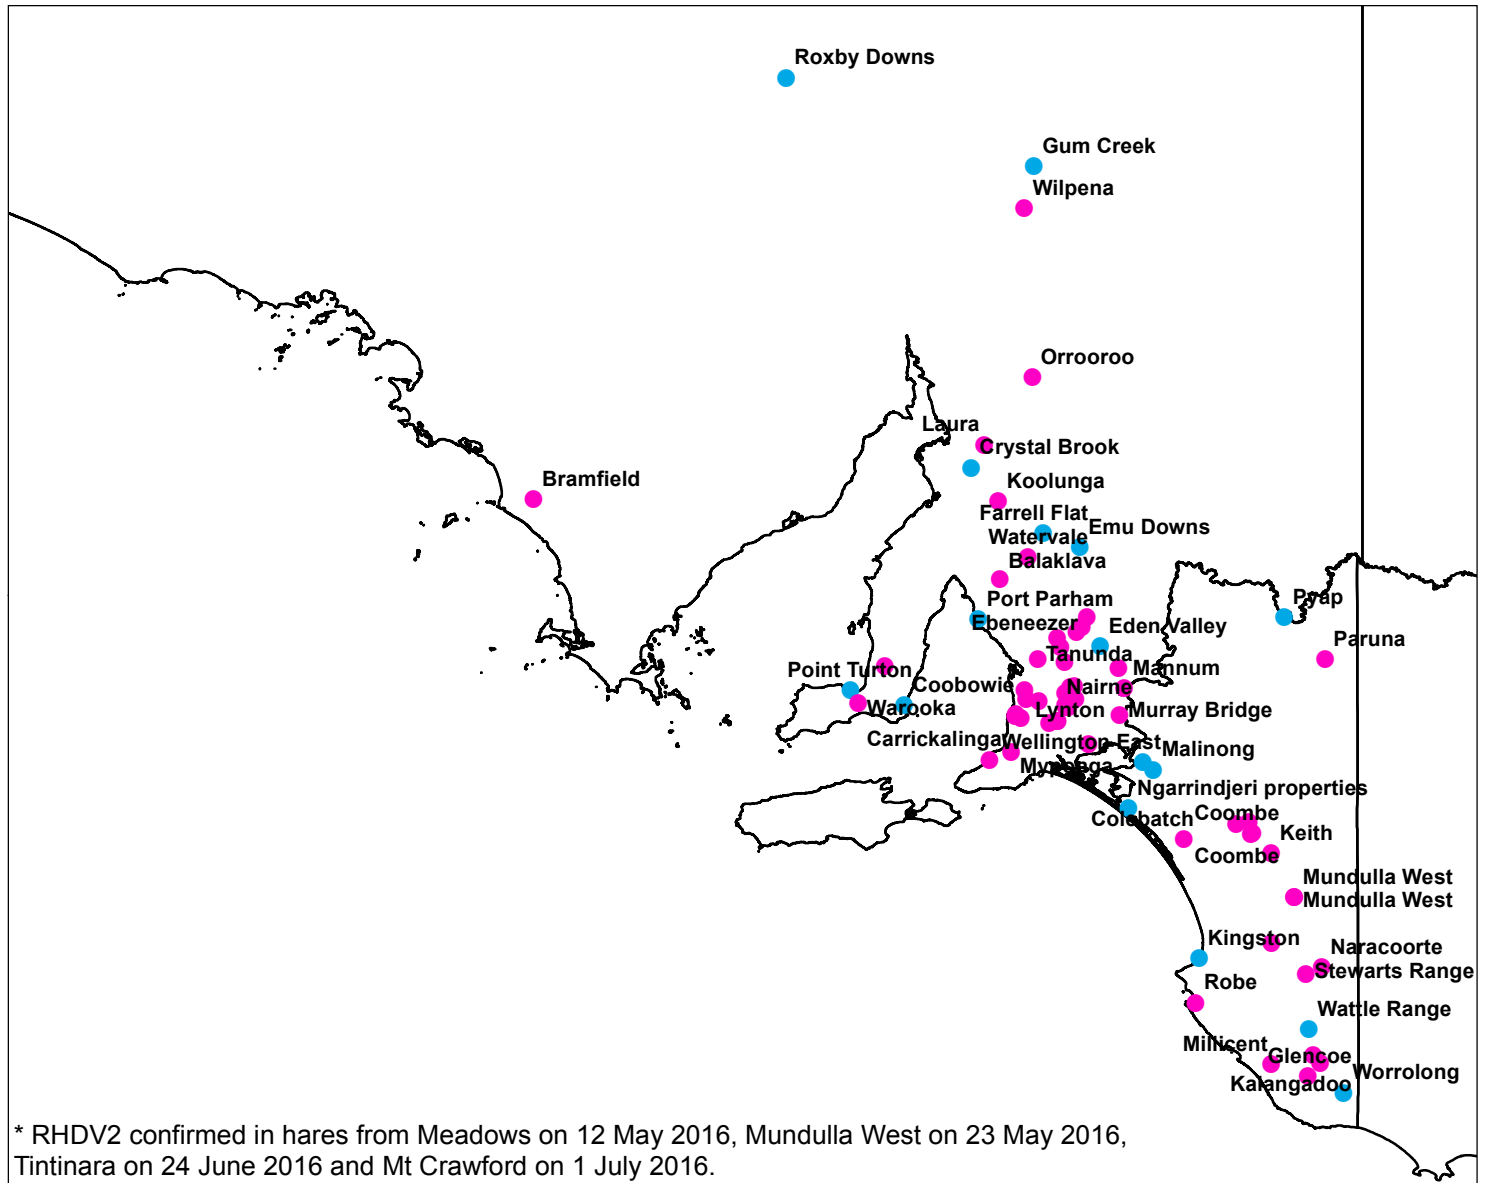

Confirmed and suspected RHDV2 cases in South Australia 25th August 2016

Legend

- Confirmed RHDV2
- Suspected RHDV2

0 125 250 500 Kilometres

Government of South Australia
Biosecurity SA