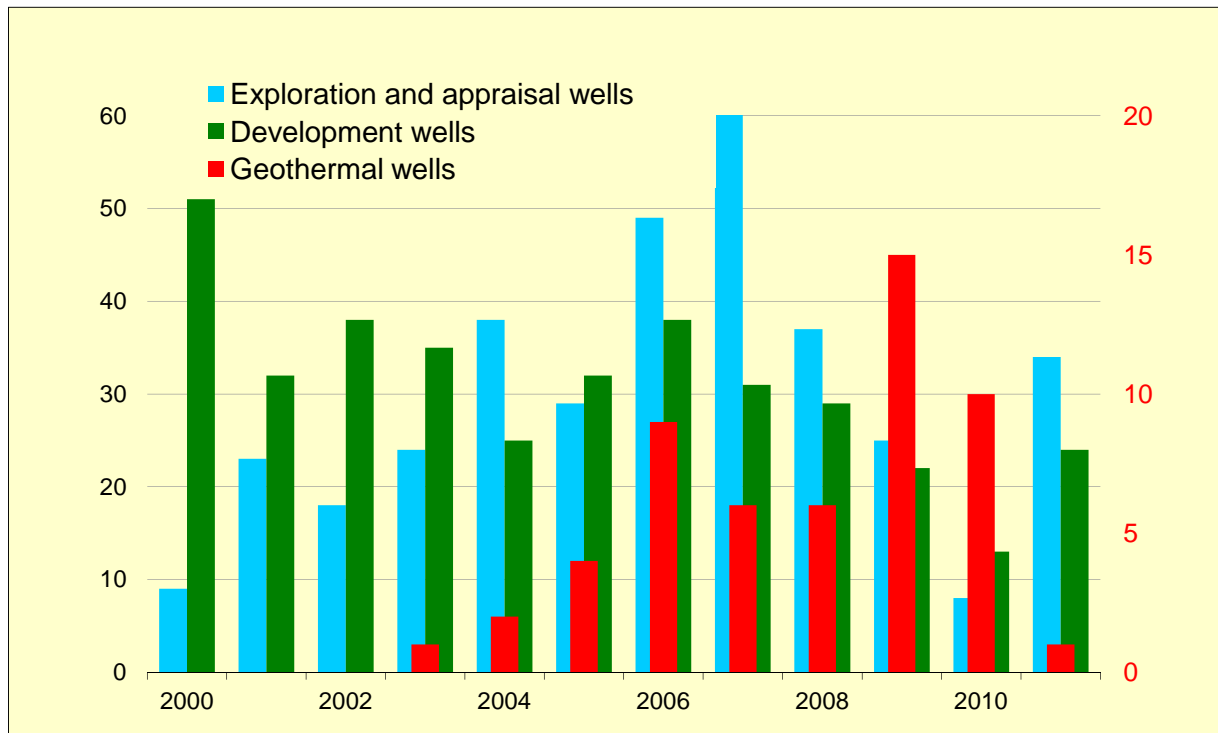

SA Petroleum Wells

SA exploration, appraisal and development drilling statistics from 2000-11

YEAR	NUMBER OF EXPLORATION WELLS	NUMBER OF APPRAISAL WELLS	NUMBER OF EXPLORATION & APPRAISAL WELLS	NUMBER OF DEVELOPMENT WELLS	NUMBER OF GEOTHERMAL EXPLORATION WELLS
2000	6	3	9	51	
2001	14	9	23	32	
2002	7	11	18	38	
2003	16	8	24	35	1
2004	31	7	38	25	2
2005	22	7	29	32	4
2006	38	11	49	38	9
2007	40	28	68	31	6
2008	21	16	37	29	6
2009	18	7	25	22	15
2010	8	0	8	13	10
2011	27	7	34	24	1