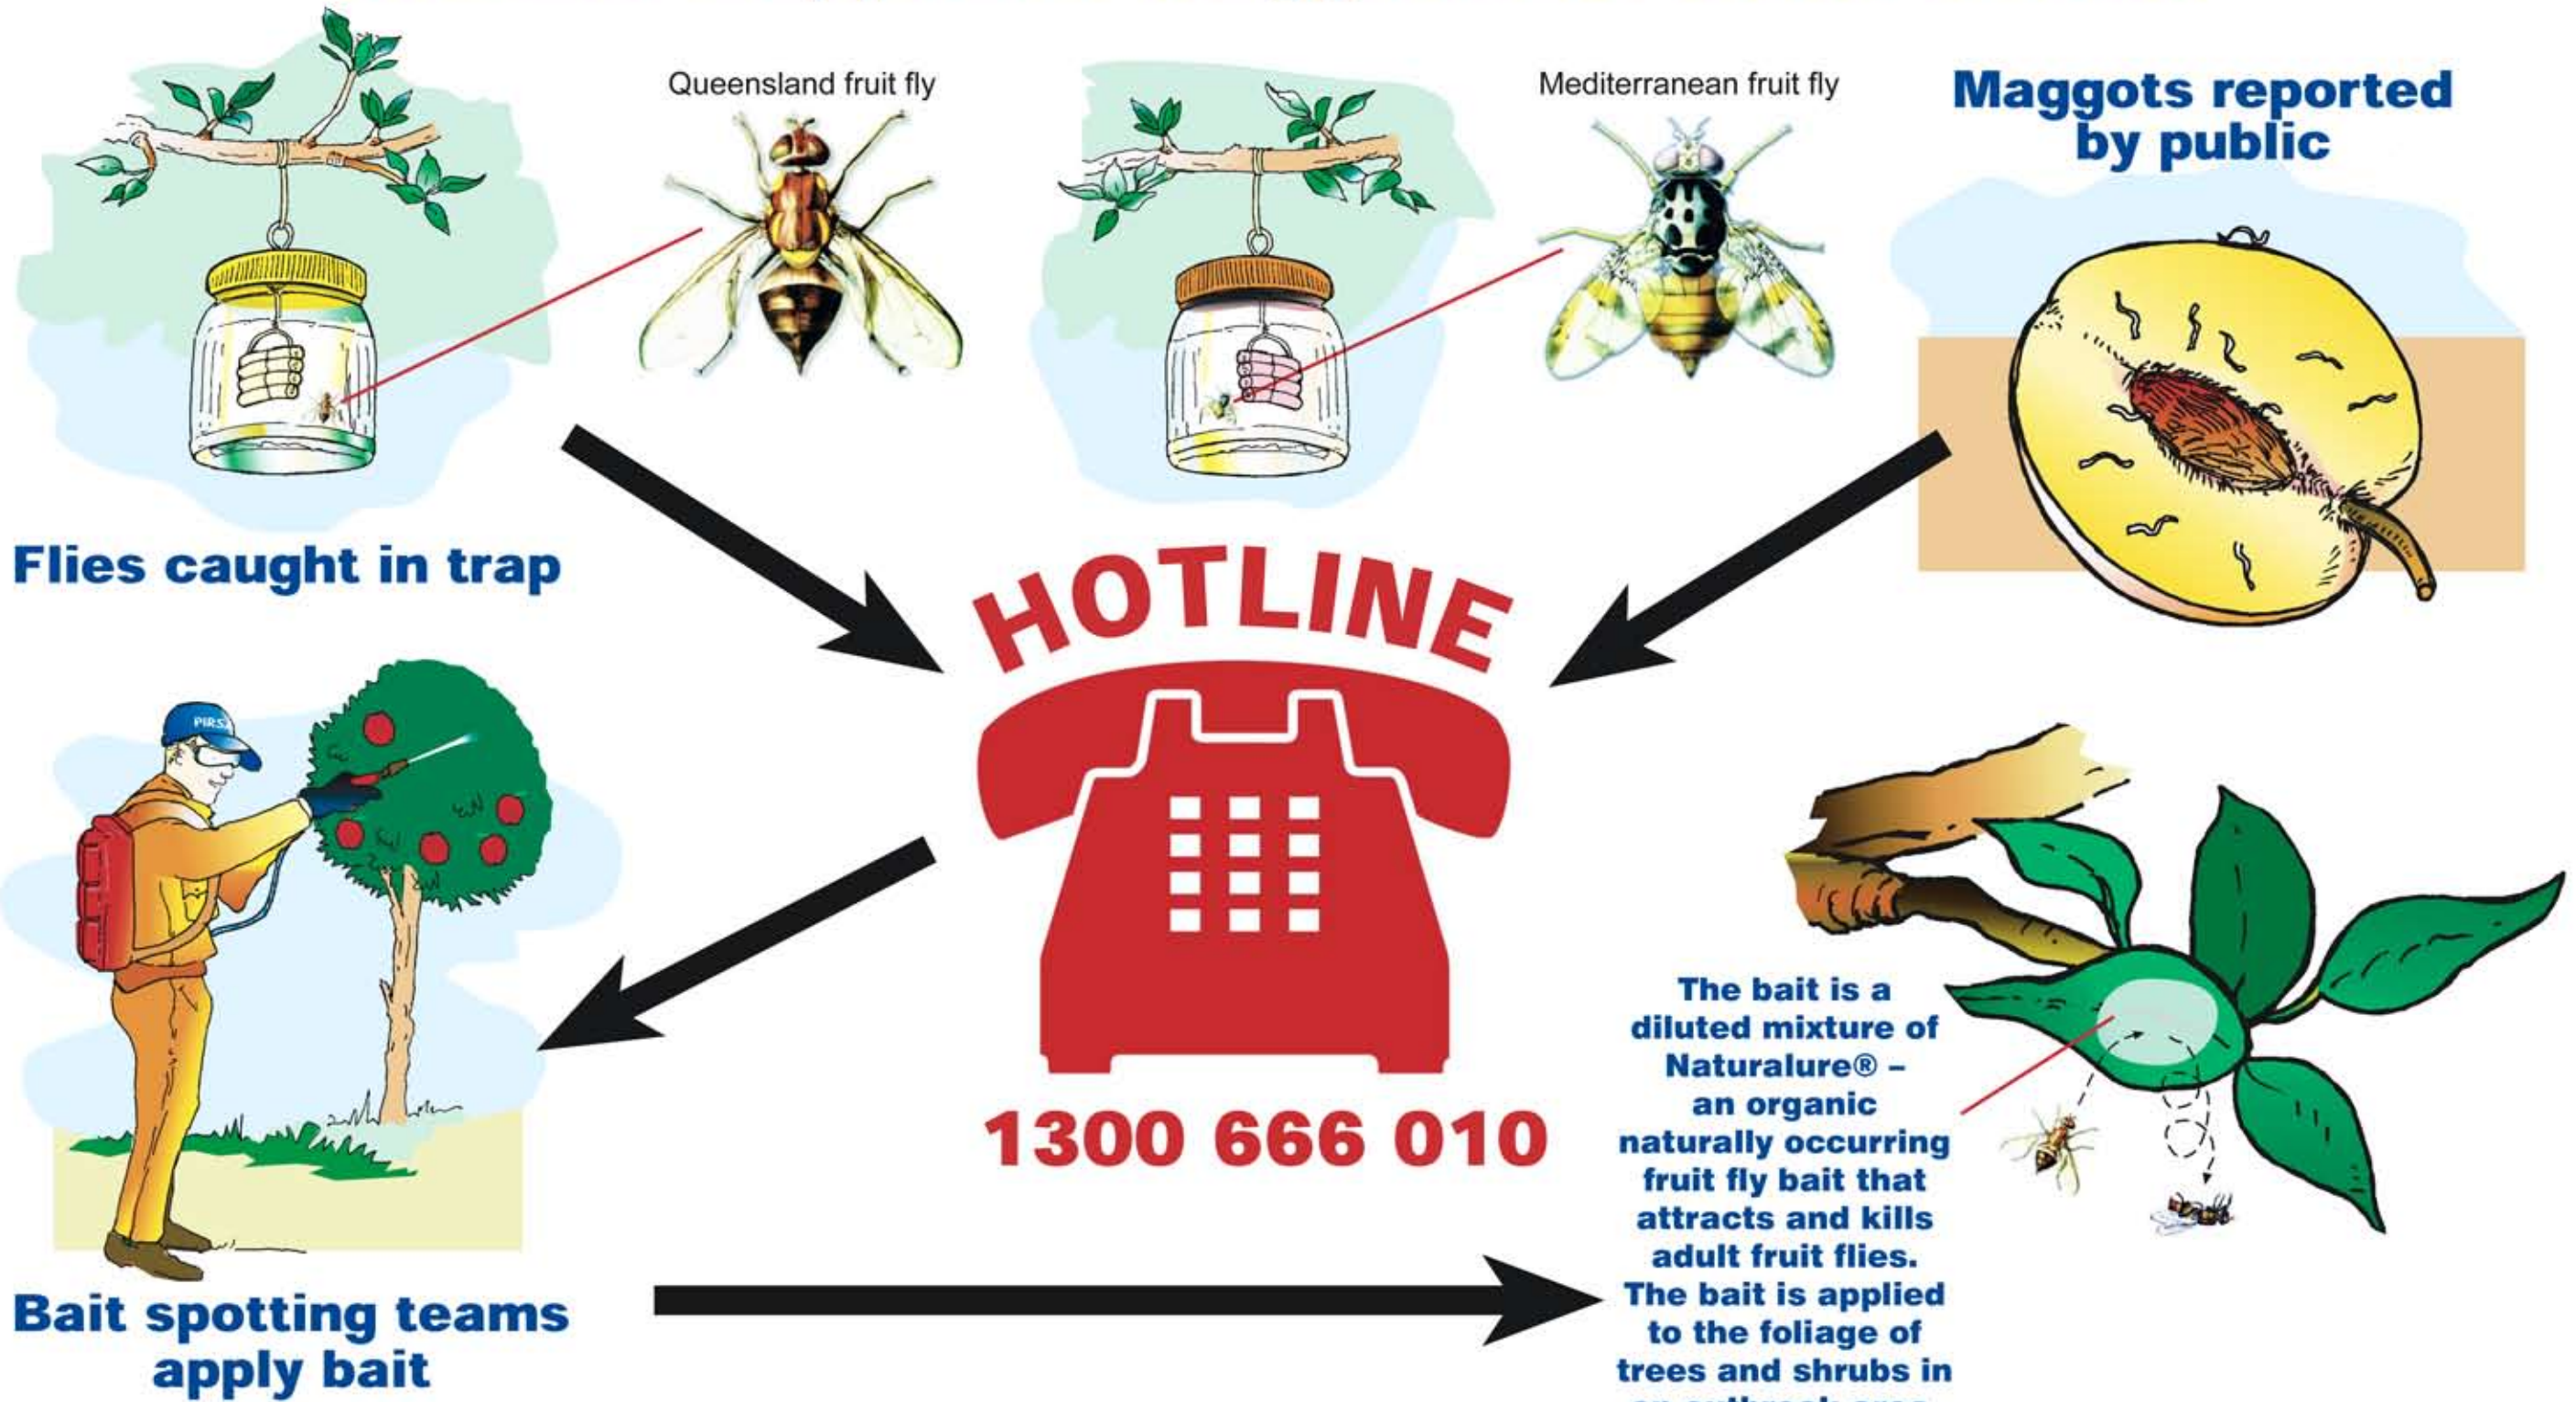

Bait spotting program

Flies are trapped or maggots are found in fruit

For Further Information:

Telephone - the Fruit Fly Hotline on 1300 666 010

or log on to the **PIRSA web site** - www.pir.sa.gov.au/fruitfly