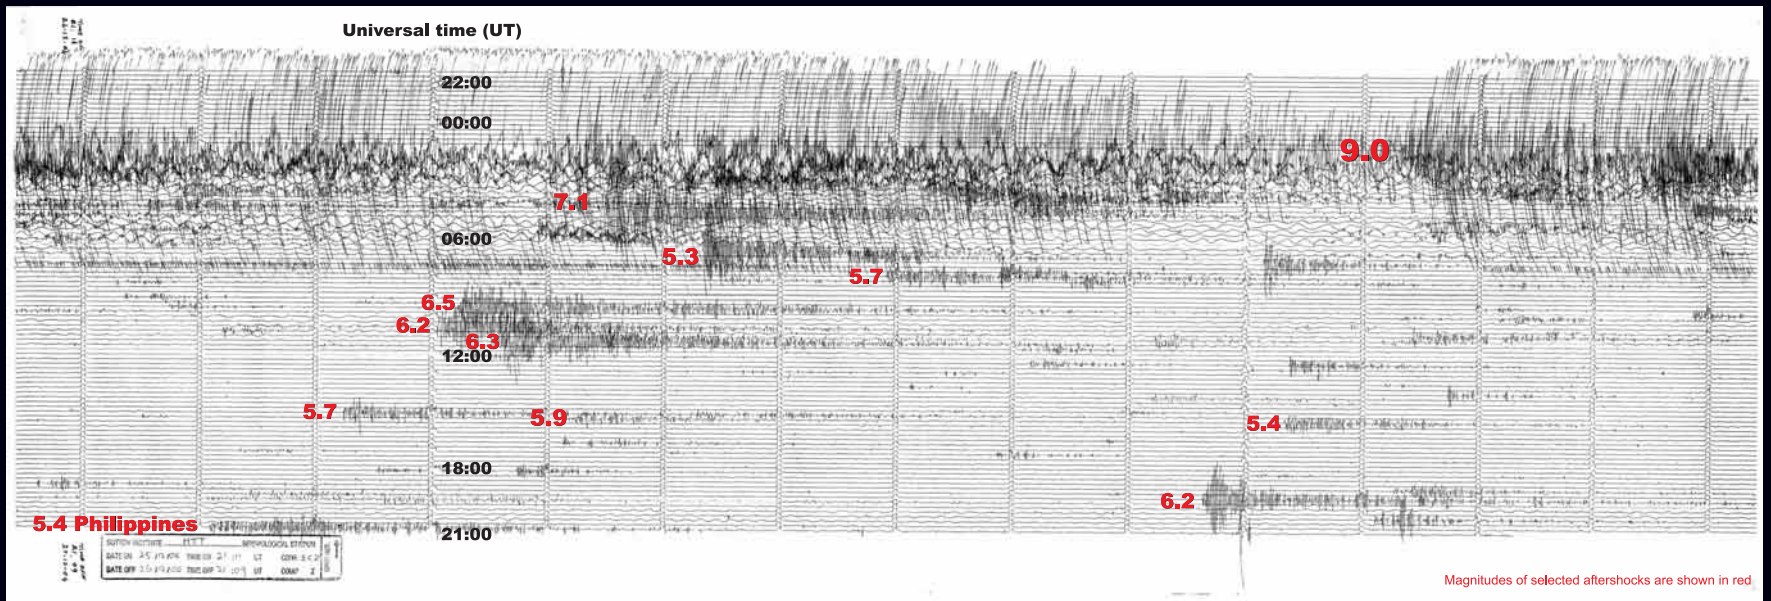

MAGNITUDE 9.0 EARTHQUAKE — SUMATRA

Recorded at Hallett seismograph, South Australia — 26 December 2004

NORMAL DAY — 25 December 2004

Annotated by David Love, Seismologist