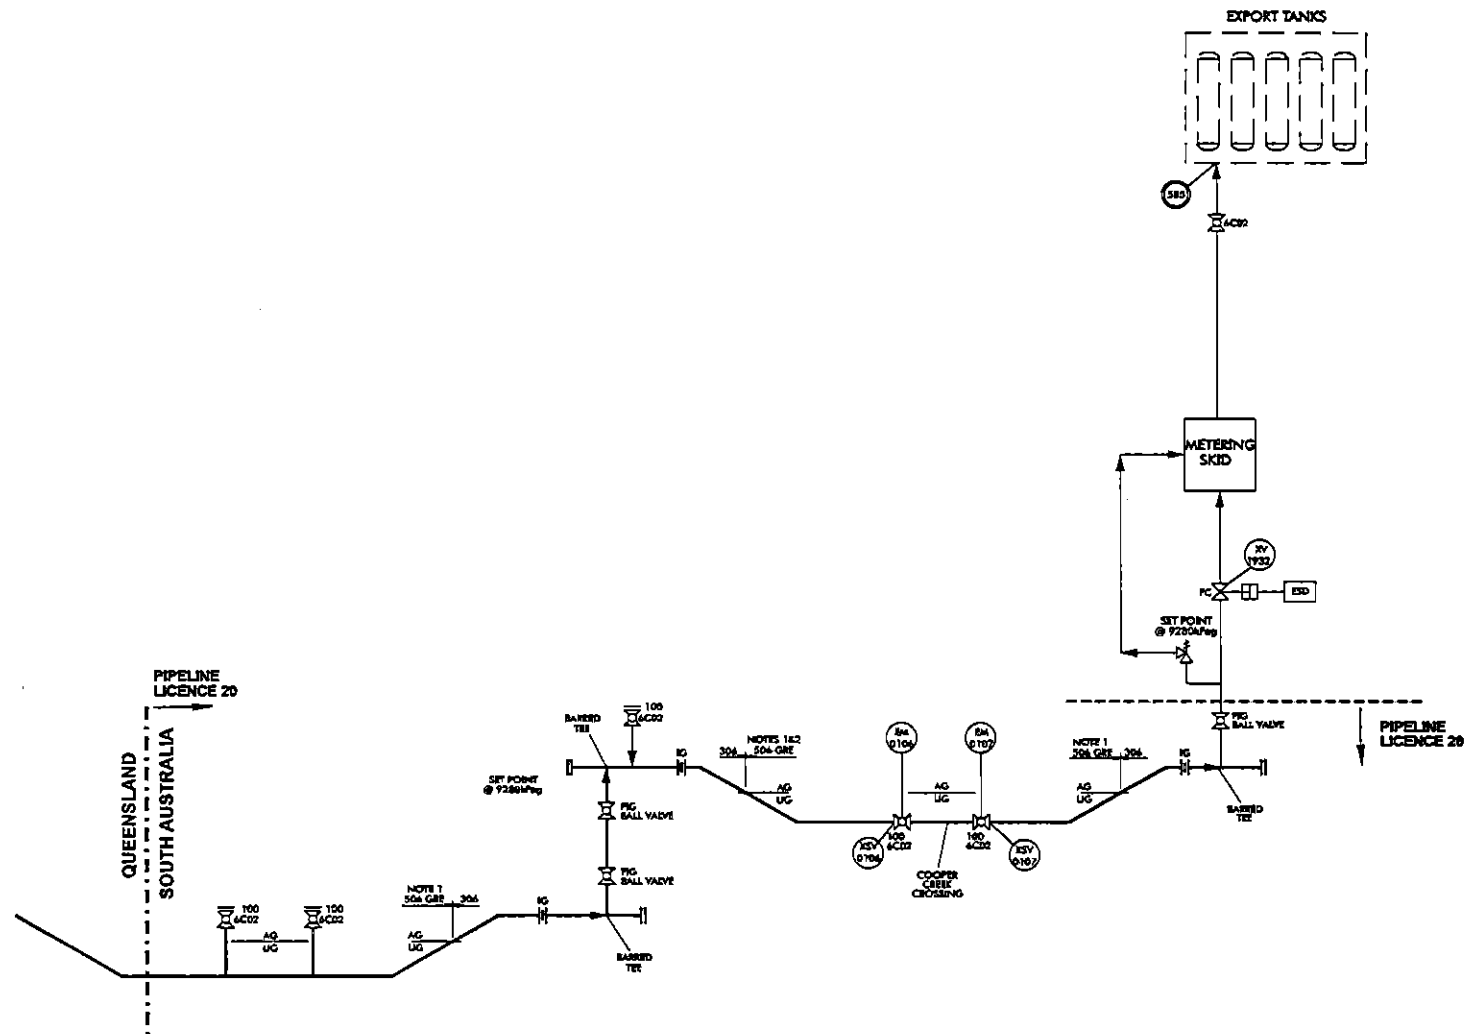

AREA 1340-MERRIMELIA OIL FACILITY

NOTES:

1. SPEC 504 IS USED FOR GEL WITH DESIGN TEMPERATURE LIMITED TO 45.0°C, EXCEPT FOR FIRST 15 KILOMETERS FROM PIPELINE ENTRY.
2. FIRST 15 KILOMETERS ENTRY INTO UNDERGROUND PIPELINE SPECIFICATION 504, IS TEMPERATURE LIMITED TO 35.0°C

Fyfe drawing reference number 5300-10-035

Government of South Australia
Department for Manufacturing,
Innovation, Trade, Resources and Energy

Santos

PIPELINE LICENCE 20
MERRIMELIA TO BORDER LIQUIDS PIPELINE
SA portion
FRONT END ENGINEERING DESIGN - BLOCK FLOW DIAGRAM

PETROLEUM and GEOTHERMAL
ENERGY ACT 2000
SCHEDULE 1

REG Publications 200677-035