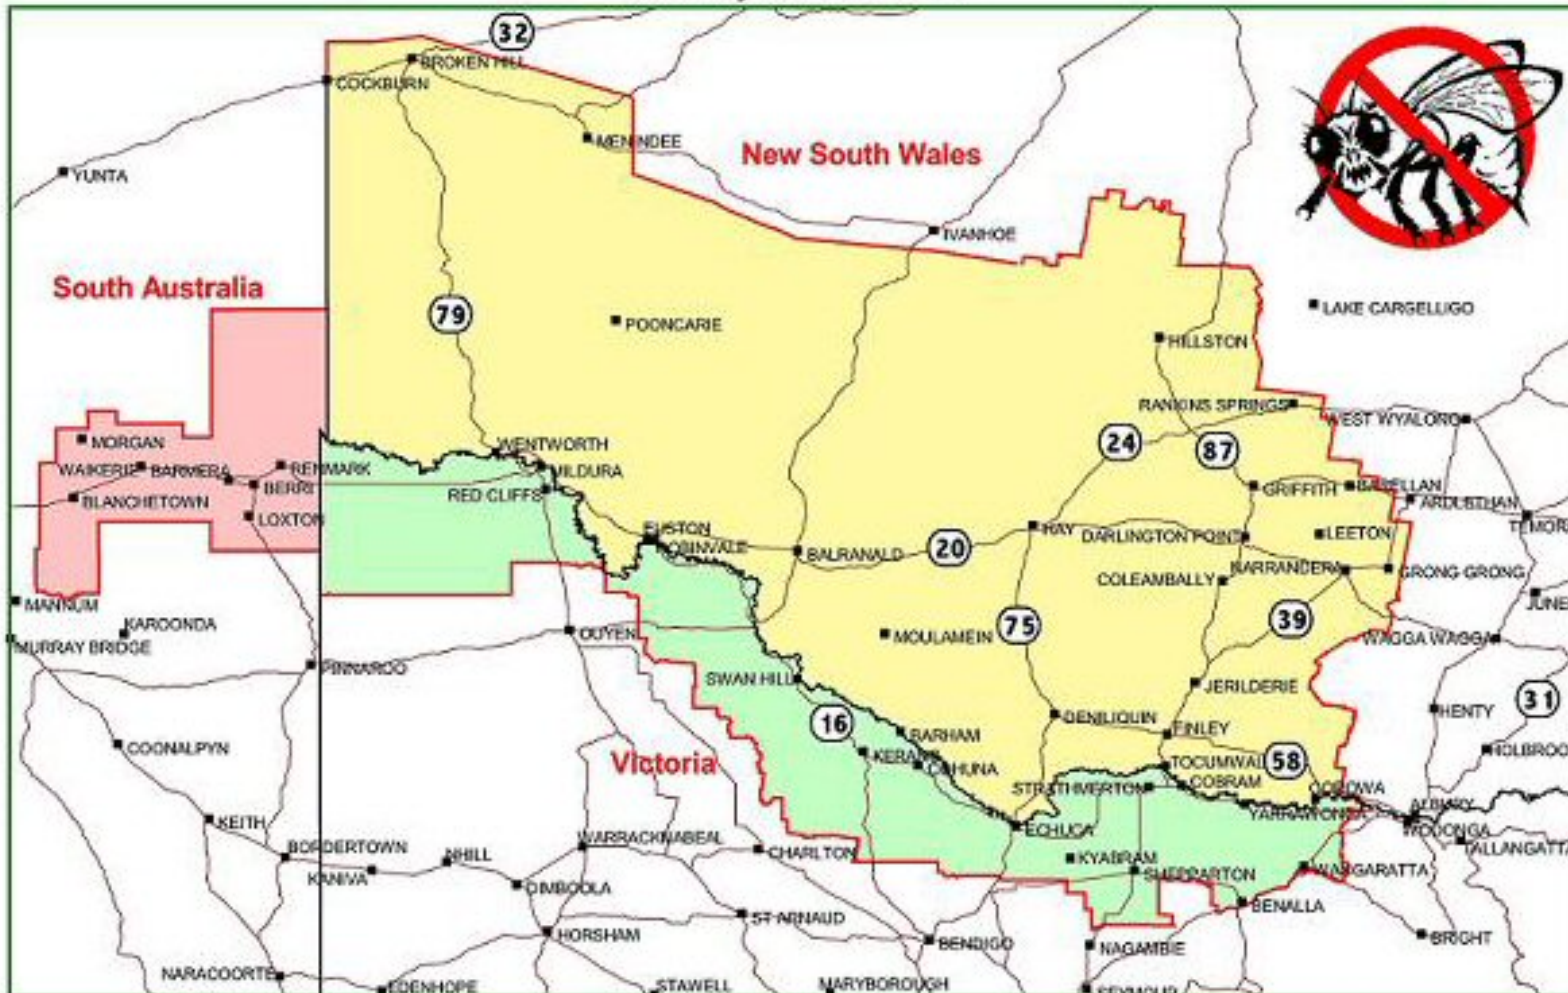

Fruit Fly Exclusion Zone

Produced by Resource Information,
NSW Agriculture, July, 2002
Town & Roads data supplied by and
copyright of Geoscience, Australia

- Cities & Towns
- Major Roads
- State Borders
- Fruit Fly Exclusion Zone
 - NSW
 - South Aust
 - Victoria